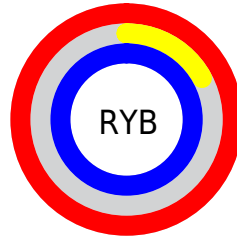

- Red (100%)
- Yellow (17%)
- Blue (100%)