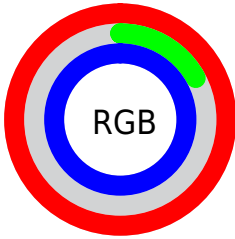

Distribution

- Red (100%)
- Green (17%)
- Blue (100%)