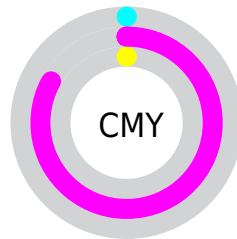

A 20% lighter version of the original color is **70, 82.642, 327.221**, and **46, 95.248, 327.428** is the 20% darker color. If you saturate the color by 10%, you get **61, 114.301, 328.195**, and if you desaturate by 10%, it is **64, 103.614, 327.874**.

# Distribution

- Red (100%)
- Green (17%)
- Blue (100%)

- Red (100%)
- Yellow (17%)
- Blue (100%)

- Cyan (0%)
- Magenta (83%)
- Yellow (0%)
- Black (0%)

- Cyan (0%)
- Magenta (83%)
- Yellow (0%)