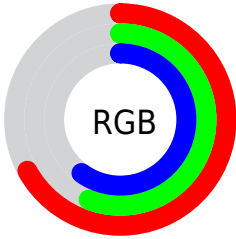

Distribution

- Red (67%)
- Green (56%)
- Blue (60%)