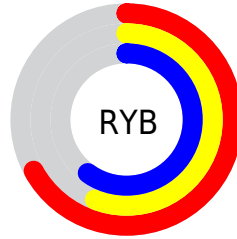

- Red (67%)
- Yellow (56%)
- Blue (60%)