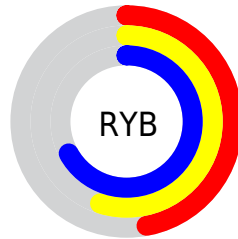

## Conversions Part 2

Format	Color
<a href="#">RYB</a>	<a href="#">119, 140, 171</a>
Decimal	<a href="#">7838635</a>
CIELab	<a href="#">62.00, -8.47, -12.36</a>
CIELCh	<a href="#">62, 14.985, 235.594</a>
Yxy	<a href="#">30.4025, 0.2670, 0.3032</a>
Android (android.graphics.Color)	<a href="#">4286028715 (0xFF779BAB)</a>
YUV	<a href="#">146.0600, 12.2954, -23.7316</a>
Hunter-Lab	<a href="#">55.1385, -9.8364, -7.7461</a>

A 20% lighter version of the original color is  $82, 15.030, 235.769$ , and  $42, 15.118, 235.387$  is the 20% darker color. If you saturate the color by 10%, you get  $60, 19.311, 237.157$ , and if you desaturate by 10%, it is  $65, 10.318, 234.353$ .

# Distribution

Red (47%)

Green (61%)

Blue (67%)

Red (47%)

Yellow (55%)

Blue (67%)

Cyan (30%)