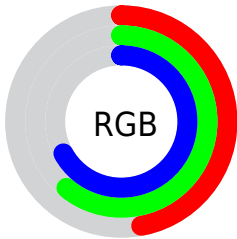

Distribution

Red (47%)

Green (61%)

Blue (67%)