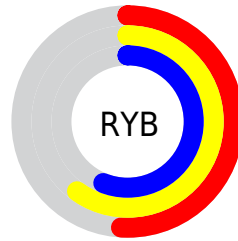

- Red (51%)
- Yellow (60%)
- Blue (56%)