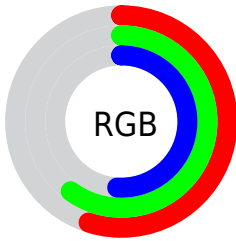

Distribution

- Red (55%)
- Green (60%)
- Blue (51%)