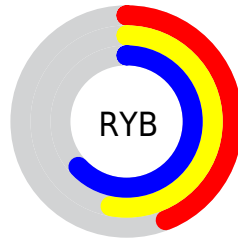

# Details

The CIELCh color **62, 15.738, 204.245** is a dark color, and the websafe version is hex **669999**. A complement of this color would be **53, 19.335, 26.632**, and the grayscale version is **60, 0.008, 296.813**.

A 20% lighter version of the original color is **82, 15.912, 204.089**, and **42, 15.994, 204.160** is the 20% darker color. If you saturate the color by 10%, you get **61, 20.140, 204.159**, and if you desaturate by 10%, it is **63, 10.842, 204.427**.

# Distribution

Red (44%)

Green (62%)

Blue (63%)

Red (44%)

Yellow (53%)

Blue (63%)

Cyan (30%)