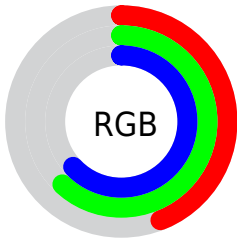

Distribution

Red (44%)

Green (62%)

Blue (63%)