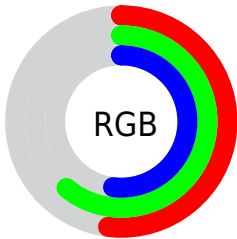

Distribution

- Red (52%)
- Green (61%)
- Blue (52%)