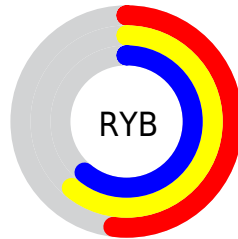

- Red (52%)
- Yellow (61%)
- Blue (61%)