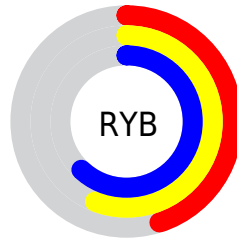

- Red (45%)
- Yellow (56%)
- Blue (62%)