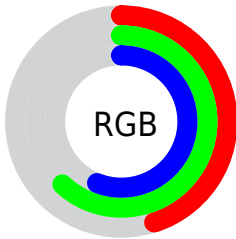

Distribution

- Red (45%)
- Green (62%)
- Blue (56%)