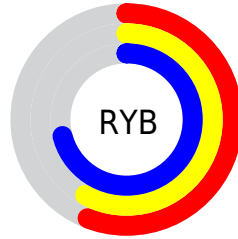

- Red (56%)
- Yellow (58%)
- Blue (71%)