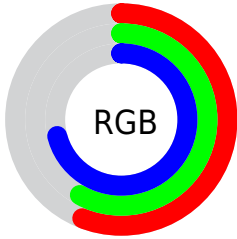

Distribution

- Red (56%)
- Green (58%)
- Blue (71%)