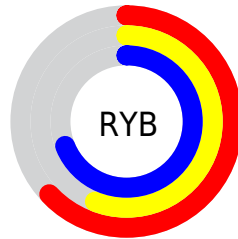

- Red (63%)
- Yellow (56%)
- Blue (69%)