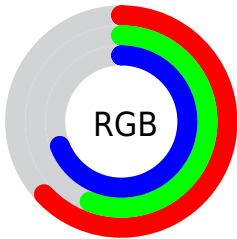

Distribution

- Red (63%)
- Green (56%)
- Blue (69%)