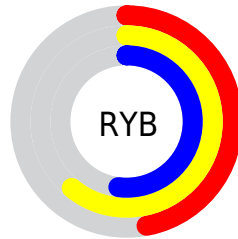

# Details

The CIELCh color **62, 20.152, 123.309** is a dark color, and the websafe version is hex **999966**. A complement of this color would be **53, 20.951, 305.718**, and the grayscale version is **61, 0.008, 296.813**.

A 20% lighter version of the original color is **82, 20.096, 122.778**, and **42, 20.452, 123.761** is the 20% darker color. If you saturate the color by 10%, you get **61, 28.945, 122.789**, and if you desaturate by 10%, it is **63, 11.259, 123.835**.

# Distribution

Red (56%)

Green (61%)

Blue (47%)

Red (47%)

Yellow (61%)

Blue (52%)

Cyan (8%)