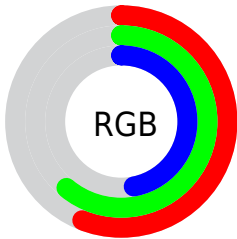

Distribution

Red (56%)

Green (61%)

Blue (47%)