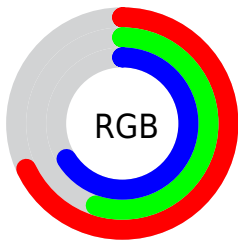

Distribution

- Red (68%)
- Green (55%)
- Blue (66%)