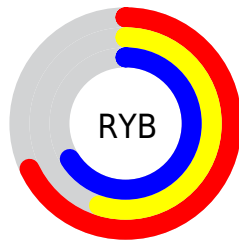

- Red (68%)
- Yellow (55%)
- Blue (66%)