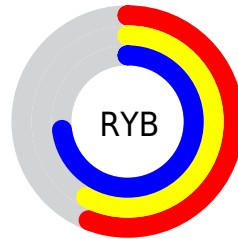

## Conversions Part 2

<b>Format</b>	<b>Color</b>
<a href="#">RYB</a>	<a href="#">143, 147, 185</a>
Decimal	<a href="#">9409465</a>
CIELab	<a href="#">62.00, 6.89, -20.23</a>
CIELCh	<a href="#">62, 21.367, 288.803</a>
Yxy	<a href="#">30.4025, 0.2754, 0.2726</a>
Android (android.graphics.Color)	<a href="#">4287599545 (0xFF8F93B9)</a>
YUV	<a href="#">150.1360, 17.1880, -6.2583</a>
Hunter-Lab	<a href="#">55.1385, 2.9223, -15.5965</a>

# Details

The CIELCh color  $62, 21.367, 288.803$  is a light color, and the websafe version is hex  $9999CC$ . A complement of this color would be  $73, 20.500, 103.677$ , and the grayscale version is  $62, 0.008, 296.813$ .

A 20% lighter version of the original color is  $82, 21.243, 288.422$ , and  $42, 21.189, 288.445$  is the 20% darker color. If you saturate the color by 10%, you get  $56, 31.383, 290.370$ , and if you desaturate by 10%, it is  $68, 11.722, 287.466$ .

# Distribution

Red (56%)

Green (58%)

Blue (73%)

Red (56%)

Yellow (58%)

Blue (73%)

Cyan (23%)