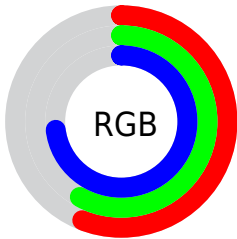

Distribution

Red (56%)

Green (58%)

Blue (73%)