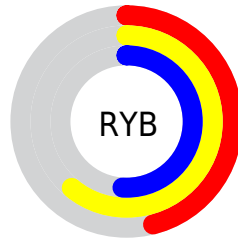

- Red (46%)
- Yellow (61%)
- Blue (51%)