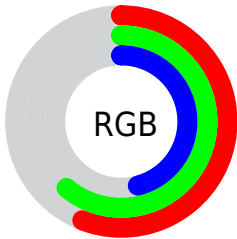

Distribution

- Red (56%)
- Green (61%)
- Blue (46%)