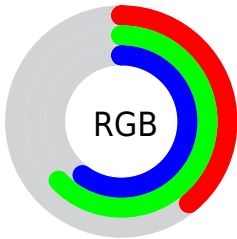

Distribution

- Red (39%)
- Green (63%)
- Blue (60%)