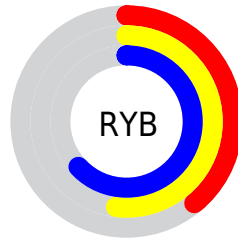

- Red (39%)
- Yellow (52%)
- Blue (63%)