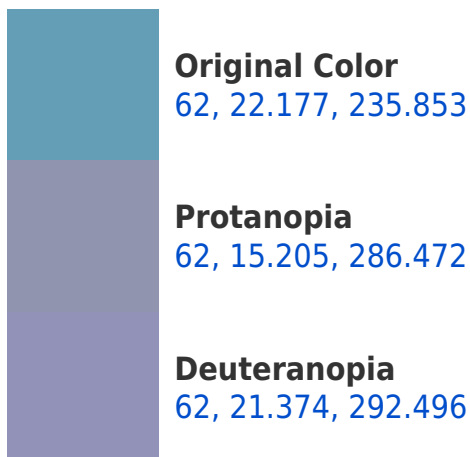

## **Background**

This preview shows how black text looks on a background with the CIELCh color 62, 22.177, 235.853.

This preview shows how white text looks on a background with the CIELCh color 62, 22.177, 235.853.

## Dichromacy

**Tritanopia**  
62, 21.022, 218.307

# Trichromacy

**Original Color**  
62, 22.177, 235.853

**Protanomaly**  
62, 16.011, 260.733

**Deuteranomaly**  
62, 19.603, 271.019

**Tritanomaly**  
62, 21.325, 224.722

# Monochromacy

**Original Color**  
62, 22.177, 235.853

**Achromatopsia**  
59, 0.008, 296.813

**Achromatomaly**  
60, 9.044, 233.186