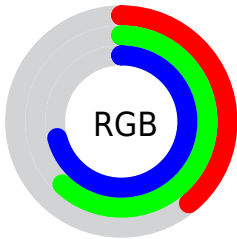

Distribution

Red (39%)

Green (62%)

Blue (71%)