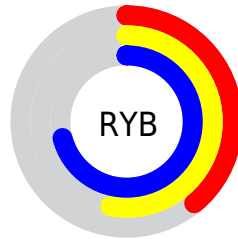

# Details

The CIELCh color **62, 22.177, 235.853** is a dark color, and the websafe version is hex **669999**. A complement of this color would be **57, 29.693, 48.460**, and the grayscale version is **59, 0.008, 296.813**.

A 20% lighter version of the original color is **82, 22.111, 235.452**, and **42, 22.098, 235.070** is the 20% darker color. If you saturate the color by 10%, you get **60, 26.003, 237.961**, and if you desaturate by 10%, it is **64, 17.884, 234.181**.

# Distribution

Red (39%)

Green (62%)

Blue (71%)

Red (39%)

Yellow (53%)

Blue (71%)

Cyan (45%)