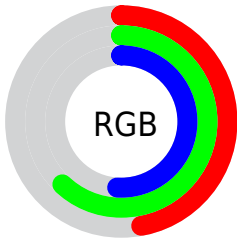

Distribution

- Red (47%)
- Green (62%)
- Blue (51%)