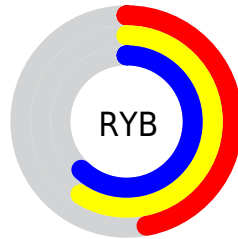

- Red (47%)
- Yellow (59%)
- Blue (62%)