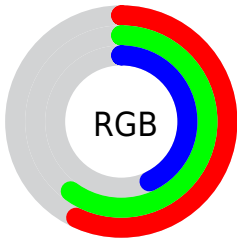

Distribution

- Red (57%)
- Green (60%)
- Blue (43%)