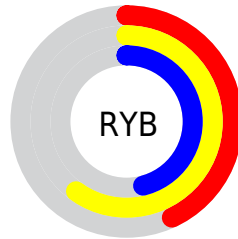

- Red (43%)
- Yellow (60%)
- Blue (46%)