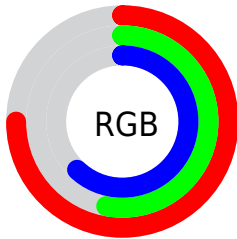

Distribution

Red (75%)

Green (53%)

Blue (62%)