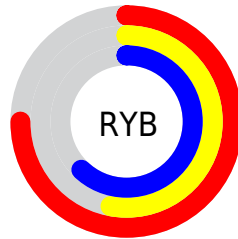

# Details

The CIELCh color **62, 25.435, 350.616** is a light color, and the websafe version is hex **CC9999**. A complement of this color would be **73, 24.170, 164.877**, and the grayscale version is **63, 0.008, 296.813**.

A 20% lighter version of the original color is **82, 25.333, 350.308**, and **42, 25.372, 350.742** is the 20% darker color. If you saturate the color by 10%, you get **57, 34.166, 351.922**, and if you desaturate by 10%, it is **67, 16.654, 349.488**.

# Distribution

Red (75%)

Green (53%)

Blue (62%)

Red (75%)

Yellow (53%)

Blue (62%)

Cyan (0%)