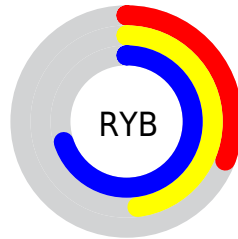

- Red (31%)
- Yellow (48%)
- Blue (70%)