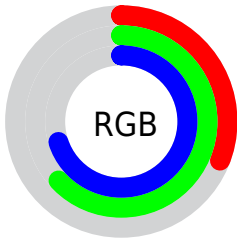

Distribution

- Red (31%)
- Green (63%)
- Blue (70%)