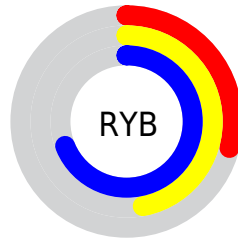

- Red (29%)
- Yellow (47%)
- Blue (69%)