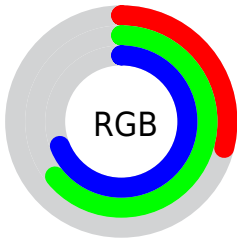

Distribution

- Red (29%)
- Green (64%)
- Blue (69%)