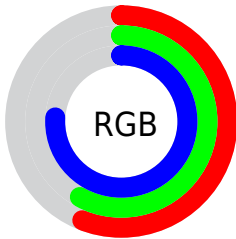

Distribution

Red (56%)

Green (58%)

Blue (76%)