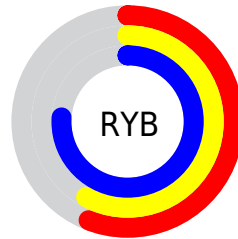

## Conversions Part 2

Format	Color
<a href="#">RYB</a>	<a href="#">142, 147, 195</a>
Decimal	<a href="#">9343939</a>
CIELab	<a href="#">62.00, 9.01, -25.40</a>
CIElCh	<a href="#">62, 26.956, 289.531</a>
Yxy	<a href="#">30.4025, 0.2667, 0.2591</a>
Android (android.graphics.Color)	<a href="#">4287534019</a> ( <a href="#">0xFF8E93C3</a> )
YUV	<a href="#">150.9770, 21.7033, -7.8728</a>
Hunter-Lab	<a href="#">55.1385, 4.7809, -21.2225</a>

# Details

The CIELCh color  $62, 26.956, 289.531$  is a light color, and the websafe version is hex  $9999CC$ . A complement of this color would be  $76, 25.610, 103.214$ , and the grayscale version is  $62, 0.008, 296.813$ .

A 20% lighter version of the original color is  $82, 27.049, 289.747$ , and  $42, 26.598, 288.874$  is the 20% darker color. If you saturate the color by 10%, you get  $56, 37.574, 291.222$ , and if you desaturate by 10%, it is  $68, 16.741, 288.086$ .

# Distribution

Red (56%)

Green (58%)

Blue (76%)

Red (56%)

Yellow (58%)

Blue (76%)

Cyan (27%)