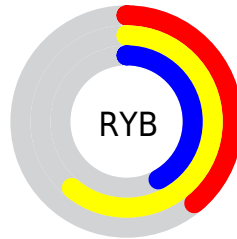

- Red (39%)
- Yellow (61%)
- Blue (42%)