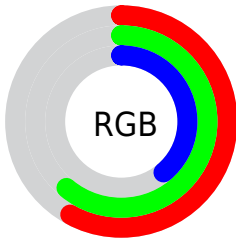

Distribution

- Red (58%)
- Green (61%)
- Blue (39%)