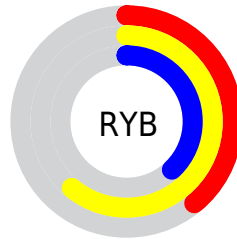

- Red (39%)
- Yellow (61%)
- Blue (38%)