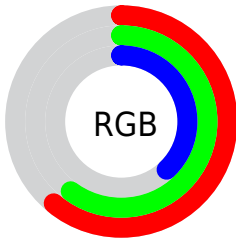

Distribution

- Red (61%)
- Green (60%)
- Blue (38%)