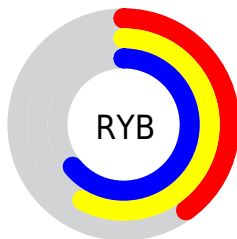

- Red (40%)
- Yellow (58%)
- Blue (64%)