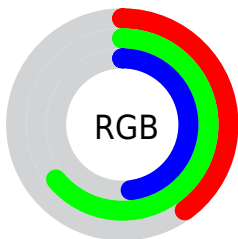

Distribution

- Red (40%)
- Green (64%)
- Blue (48%)