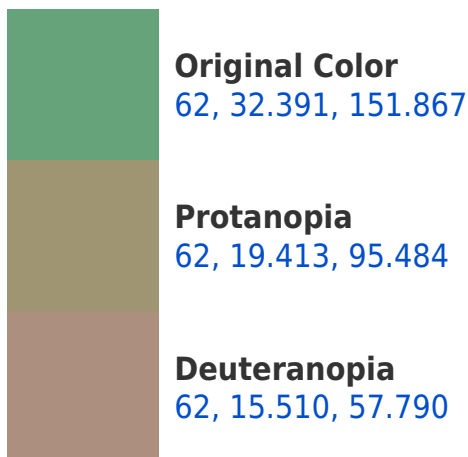

# Black Background

This preview shows how the CIELCh color 62, 32.391, 151.867 looks on a black background.

## **Background**

This preview shows how black text looks on a background with the CIELCh color 62, 32.391, 151.867.

This preview shows how white text looks on a background with the CIELCh color 62, 32.391, 151.867.

## Dichromacy

**Tritanopia**  
62, 16.180, 223.001

# Trichromacy

**Original Color**  
62, 32.391, 151.867

**Protanomaly**  
62, 21.470, 124.525

**Deuteranomaly**  
61, 14.567, 113.372

**Tritanomaly**  
62, 18.305, 185.313