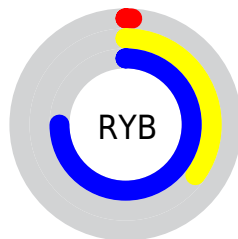

- Red (1%)
- Yellow (35%)
- Blue (75%)