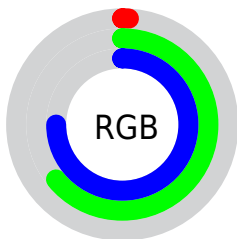

Distribution

- Red (1%)
- Green (64%)
- Blue (75%)