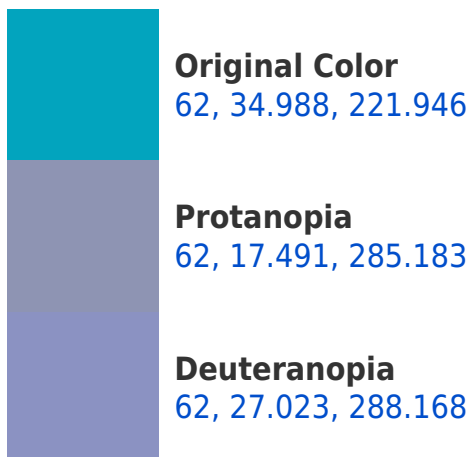

# Black Background

This preview shows how the CIELCh color 62, 35.050, 221.895 looks on a black background.

## **Background**

This preview shows how black text looks on a background with the CIELCh color 62, 35.050, 221.895.

This preview shows how white text looks on a background with the CIELCh color 62, 35.050, 221.895.

## Dichromacy

**Tritanopia**  
62, 35.073, 208.814

# Trichromacy

**Original Color**  
62, 34.988, 221.946

**Protanomaly**  
61, 24.550, 240.290

**Deuteranomaly**  
61, 28.448, 251.377

**Tritanomaly**  
62, 34.801, 213.870