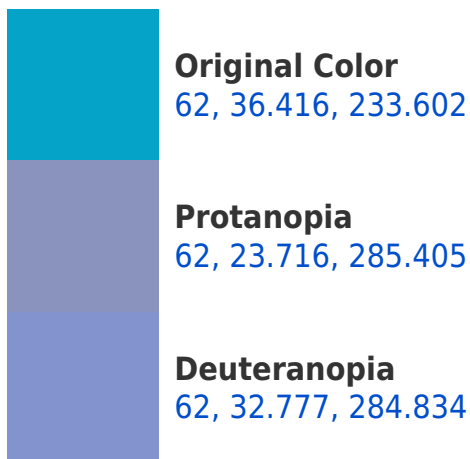

# Black Background

This preview shows how the CIELCh color 62, 36.390, 233.633 looks on a black background.

## Background

This preview shows how black text looks on a background with the CIELCh color 62, 36.390, 233.633.

This preview shows how white text looks on a background with the CIELCh color 62, 36.390, 233.633.

## Dichromacy

**Tritanopia**  
62, 35.073, 208.814

# Trichromacy

**Original Color**  
62, 36.416, 233.602

**Protanomaly**  
61, 28.311, 251.753

**Deuteranomaly**  
61, 32.823, 258.362

**Tritanomaly**  
62, 34.876, 217.865