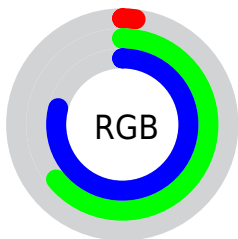

Distribution

- Red (2%)
- Green (64%)
- Blue (79%)