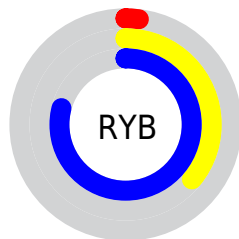

- Red (2%)
- Yellow (36%)
- Blue (79%)