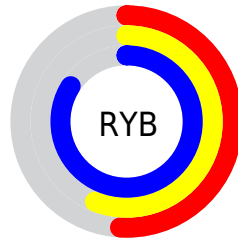

- Red (51%)
- Yellow (56%)
- Blue (84%)