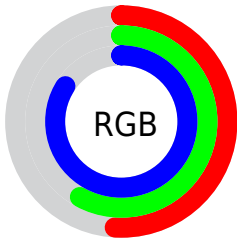

Distribution

- Red (51%)
- Green (58%)
- Blue (84%)