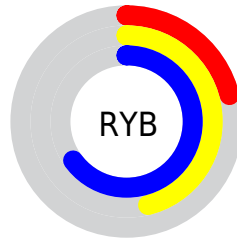

- Red (21%)
- Yellow (46%)
- Blue (65%)