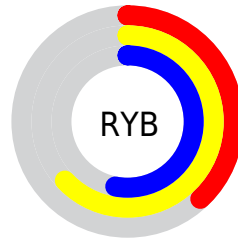

## Conversions Part 2

Format	Color
<a href="#">RYB</a>	<a href="#">96, 161, 134</a>
Decimal	<a href="#">8102240</a>
CIELab	<a href="#">62.00, -25.04, 29.71</a>
CIElCh	<a href="#">62, 38.856, 130.130</a>
Yxy	<a href="#">30.4025, 0.3322, 0.4408</a>
Android (android.graphics.Color)	<a href="#">4286292320 (0xFF7BA160)</a>
YUV	<a href="#">142.2280, -22.7904, -16.8630</a>
Hunter-Lab	<a href="#">55.1385, -22.3312, 21.7641</a>

A 20% lighter version of the original color is  $82, 39.003, 129.850$ , and  $42, 38.817, 130.234$  is the 20% darker color. If you saturate the color by 10%, you get  $61, 48.003, 129.676$ , and if you desaturate by 10%, it is  $63, 29.391, 130.615$ .

# Distribution

Red (48%)

Green (63%)

Blue (38%)

Red (38%)

Yellow (63%)

Blue (53%)

Cyan (24%)