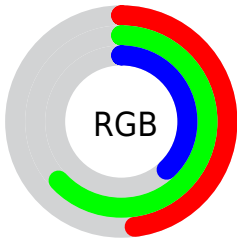

Distribution

Red (48%)

Green (63%)

Blue (38%)