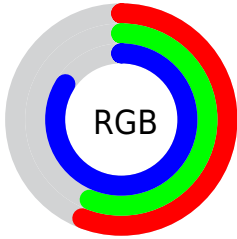

Distribution

Red (56%)

Green (56%)

Blue (84%)