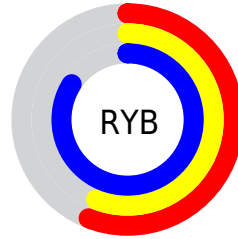

# Details

The CIELCh color **62, 39.332, 294.329** is a light color, and the websafe version is hex **9999CC**. A complement of this color would be **84, 36.264, 107.017**, and the grayscale version is **62, 0.008, 296.813**.

A 20% lighter version of the original color is **81, 30.852, 293.435**, and **42, 39.238, 294.288** is the 20% darker color. If you saturate the color by 10%, you get **55, 52.427, 296.081**, and if you desaturate by 10%, it is **69, 26.775, 292.825**.

# Distribution

Red (56%)

Green (56%)

Blue (84%)

Red (56%)

Yellow (56%)

Blue (84%)

Cyan (33%)