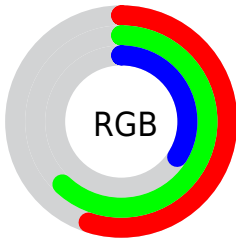

Distribution

Red (55%)

Green (62%)

Blue (34%)