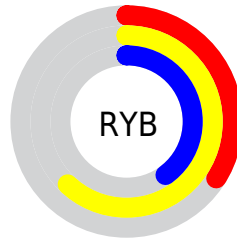

# Details

The CIELCh color **62, 39.113, 116.108** is a dark color, and the websafe version is hex **999966**. A complement of this color would be **41, 43.416, 302.814**, and the grayscale version is **60, 0.008, 296.813**.

A 20% lighter version of the original color is **82, 39.381, 116.144**, and **42, 39.193, 116.412** is the 20% darker color. If you saturate the color by 10%, you get **62, 47.014, 115.585**, and if you desaturate by 10%, it is **63, 30.783, 116.713**.

# Distribution

Red (55%)

Green (62%)

Blue (34%)

Red (34%)

Yellow (62%)

Blue (40%)

Cyan (10%)