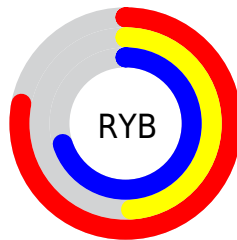

- Red (78%)
- Yellow (49%)
- Blue (70%)