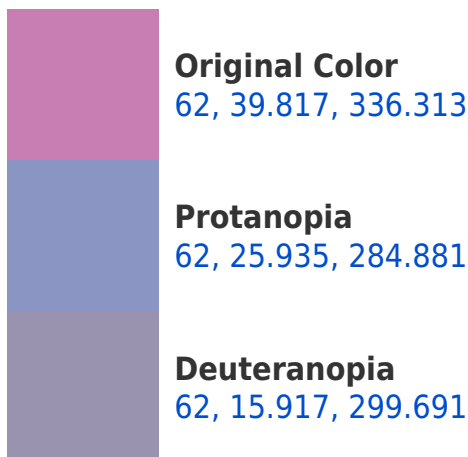

## Background

This preview shows how black text looks on a background with the CIELCh color 62, 39.817, 336.313.

This preview shows how white text looks on a background with the CIELCh color 62, 39.817, 336.313.

## Dichromacy

**Tritanopia**  
62, 25.985, 10.017

# Trichromacy

**Original Color**  
62, 39.817, 336.313

**Protanomaly**  
62, 27.923, 306.750

**Deuteranomaly**  
62, 23.776, 320.872

**Tritanomaly**  
62, 29.696, 353.801

# Monochromacy

**Original Color**  
62, 39.817, 336.313

**Achromatopsia**  
64, 0.008, 296.813

**Achromatomaly**  
63, 14.832, 335.193