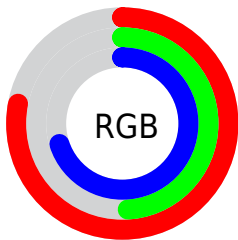

Distribution

- Red (78%)
- Green (49%)
- Blue (70%)