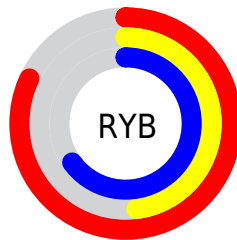

# Details

The CIELCh color  $62, 39.939, 347.777$  is a light color, and the websafe version is hex  $CC6699$ . A complement of this color would be  $78, 38.054, 159.554$ , and the grayscale version is  $63, 0.008, 296.813$ .

A 20% lighter version of the original color is  $81, 36.349, 343.025$ , and  $42, 39.760, 348.143$  is the 20% darker color. If you saturate the color by 10%, you get  $57, 49.091, 349.191$ , and if you desaturate by 10%, it is  $67, 30.281, 346.568$ .

# Distribution

Red (82%)

Green (48%)

Blue (65%)

Red (82%)

Yellow (48%)

Blue (65%)

Cyan (0%)