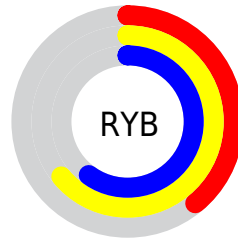

A 20% lighter version of the original color is  $82, 40.176, 137.712$ , and  $42, 40.556, 137.440$  is the 20% darker color. If you saturate the color by 10%, you get  $61, 50.430, 136.693$ , and if you desaturate by 10%, it is  $63, 30.101, 138.054$ .

# Distribution

Red (44%)

Green (64%)

Blue (39%)

Red (39%)

Yellow (64%)

Blue (60%)

Cyan (32%)