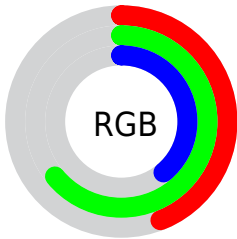

Distribution

Red (44%)

Green (64%)

Blue (39%)