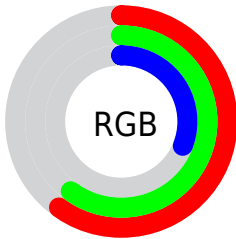

Distribution

Red (60%)

Green (60%)

Blue (31%)