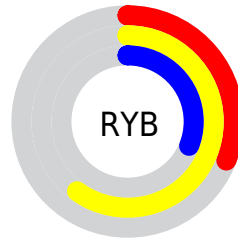

## Conversions Part 2

<b>Format</b>	<b>Color</b>
<a href="#">RYB</a>	<a href="#">78, 154, 78</a>
Decimal	<a href="#">10132046</a>
CIELab	<a href="#">62.00, -11.04, 39.54</a>
CIElCh	<a href="#">62, 41.055, 105.598</a>
Yxy	<a href="#">30.4025, 0.3834, 0.4458</a>
Android (android.graphics.Color)	<a href="#">4288322126 (0xFF9A9A4E)</a>
YUV	<a href="#">145.3360, -33.1966, 7.5983</a>
Hunter-Lab	<a href="#">55.1385, -11.8604, 26.0730</a>

# Details

The CIELCh color  $62, 41.055, 105.598$  is a dark color, and the websafe version is hex  $999933$ . A complement of this color would be  $37, 46.877, 297.140$ , and the grayscale version is  $60, 0.008, 296.813$ .

A 20% lighter version of the original color is  $82, 40.922, 105.381$ , and  $42, 40.987, 105.460$  is the 20% darker color. If you saturate the color by 10%, you get  $62, 48.396, 104.787$ , and if you desaturate by 10%, it is  $62, 33.181, 106.484$ .

# Distribution

Red (60%)

Green (60%)

Blue (31%)

Red (31%)

Yellow (60%)

Blue (31%)

Cyan (0%)