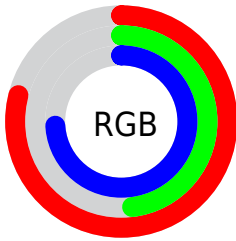

Distribution

- Red (79%)
- Green (48%)
- Blue (74%)