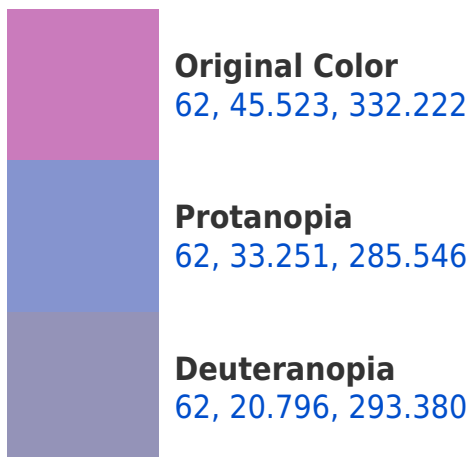

## Background

This preview shows how black text looks on a background with the CIELCh color 62, 45.523, 332.222.

This preview shows how white text looks on a background with the CIELCh color 62, 45.523, 332.222.

## Dichromacy

**Tritanopia**  
62, 26.825, 10.521

# Trichromacy

**Original Color**  
62, 45.523, 332.222

**Protanomaly**  
62, 35.054, 304.258

**Deuteranomaly**  
62, 28.627, 314.828

**Tritanomaly**  
62, 31.607, 351.349

# Monochromacy

**Original Color**  
62, 45.523, 332.222

**Achromatopsia**  
64, 0.008, 296.813

**Achromatomaly**  
63, 16.718, 330.770