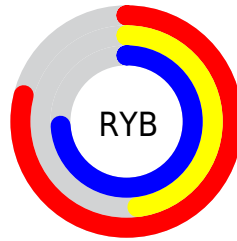

- Red (79%)
- Yellow (48%)
- Blue (74%)