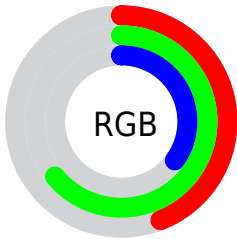

Distribution

- Red (44%)
- Green (64%)
- Blue (35%)