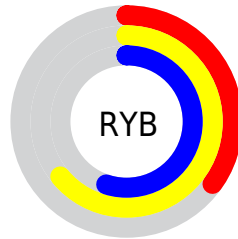

- Red (35%)
- Yellow (64%)
- Blue (55%)