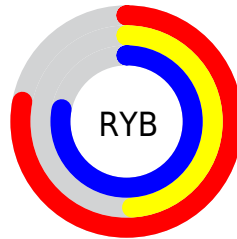

# Details

The CIELCh color `62, 48.335, 326.435` is a light color, and the websafe version is hex `CC99CC`. A complement of this color would be `74, 48.399, 141.676`, and the grayscale version is `64, 0.008, 296.813`.

A 20% lighter version of the original color is `82, 48.201, 326.091`, and `42, 48.254, 326.525` is the 20% darker color. If you saturate the color by 10%, you get `58, 60.347, 326.913`, and if you desaturate by 10%, it is `66, 35.641, 325.919`.

# Distribution

Red (78%)

Green (49%)

Blue (78%)

Red (78%)

Yellow (49%)

Blue (78%)

Cyan (0%)