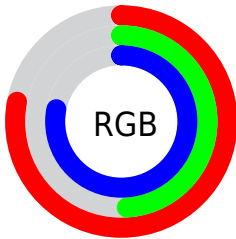

Distribution

Red (78%)

Green (49%)

Blue (78%)