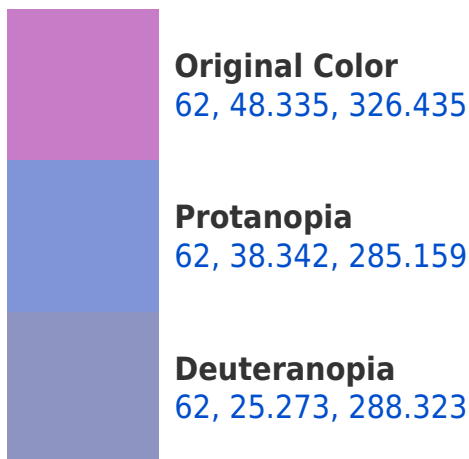

# Black Background

This preview shows how the CIELCh color 62, 48.335, 326.435 looks on a black background.

## Background

This preview shows how black text looks on a background with the CIELCh color 62, 48.335, 326.435.

This preview shows how white text looks on a background with the CIELCh color 62, 48.335, 326.435.

## Dichromacy

**Tritanopia**  
62, 23.123, 8.086

# Trichromacy

**Original Color**  
62, 48.335, 326.435

**Protanomaly**  
62, 39.766, 300.843

**Deuteranomaly**  
62, 32.615, 307.466

**Tritanomaly**  
62, 29.848, 344.845