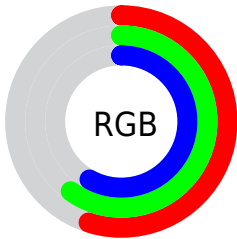

Distribution

- Red (55%)
- Green (60%)
- Blue (58%)