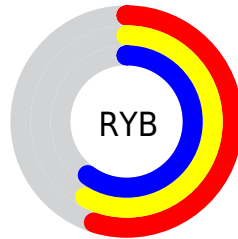

- Red (55%)
- Yellow (58%)
- Blue (60%)