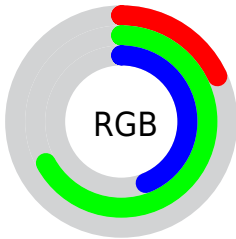

Distribution

Red (18%)

Green (67%)

Blue (44%)