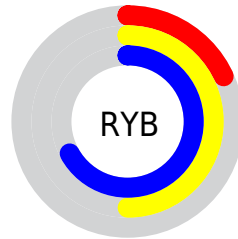

## Conversions Part 2

Format	Color
<a href="#">RYB</a>	<a href="#">46, 127, 170</a>
Decimal	<a href="#">3058289</a>
CIELab	<a href="#">62.00, -46.98, 19.96</a>
CIELCh	<a href="#">62, 51.039, 156.984</a>
Yxy	<a href="#">30.4025, 0.2657, 0.4391</a>
Android (android.graphics.Color)	<a href="#">4281248369 (0xFF2EAA71)</a>
YUV	<a href="#">126.4260, -6.6190, -70.5336</a>
Hunter-Lab	<a href="#">55.1385, -36.9336, 16.6122</a>

# Details

The CIELCh color **62, 51.039, 156.984** is a dark color, and the websafe version is hex **009966**. A complement of this color would be **40, 54.543, 356.165**, and the grayscale version is **53, 0.007, 296.813**.

A 20% lighter version of the original color is **82, 50.995, 157.017**, and **43, 46.277, 153.128** is the 20% darker color. If you saturate the color by 10%, you get **62, 55.909, 155.061**, and if you desaturate by 10%, it is **63, 45.464, 158.699**.

# Distribution

Red (18%)

Green (67%)

Blue (44%)

Red (18%)

Yellow (50%)

Blue (67%)

Cyan (73%)