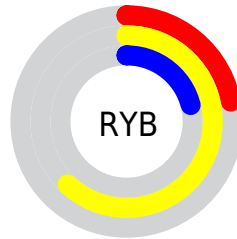

# Details

The CIELCh color **62, 52.627, 102.842** is a dark color, and the websafe version is hex **999933**. A complement of this color would be **29, 63.848, 299.789**, and the grayscale version is **60, 0.008, 296.813**.

A 20% lighter version of the original color is **82, 52.590, 102.737**, and **42, 49.792, 102.852** is the 20% darker color. If you saturate the color by 10%, you get **62, 58.367, 102.143**, and if you desaturate by 10%, it is **62, 45.822, 103.657**.

# Distribution

Red (62%)

Green (60%)

Blue (21%)

Red (22%)

Yellow (62%)

Blue (21%)

Cyan (0%)