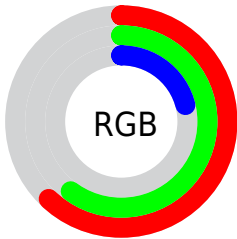

Distribution

Red (62%)

Green (60%)

Blue (21%)