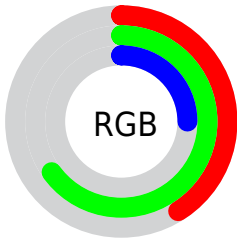

Distribution

- Red (41%)
- Green (65%)
- Blue (25%)