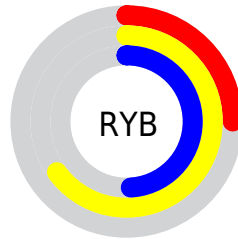

- Red (25%)
- Yellow (65%)
- Blue (49%)