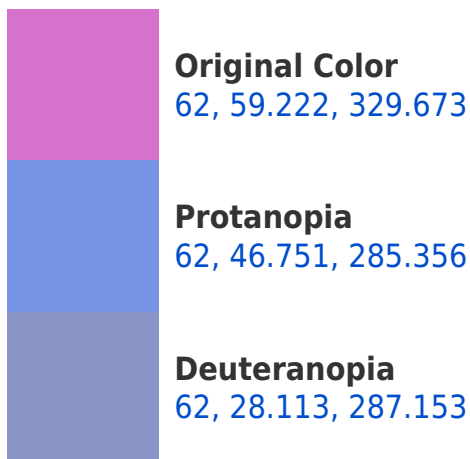

## Background

This preview shows how black text looks on a background with the CIELCh color 62, 59.222, 329.673.

This preview shows how white text looks on a background with the CIELCh color 62, 59.222, 329.673.

## Dichromacy

**Tritanopia**  
62, 31.842, 13.100

# Trichromacy

**Original Color**  
62, 59.222, 329.673

**Protanomaly**  
61, 48.265, 301.766

**Deuteranomaly**  
62, 37.558, 309.599

**Tritanomaly**  
62, 38.653, 350.240

# Monochromacy

**Original Color**  
62, 59.222, 329.673

**Achromatopsia**  
64, 0.008, 296.813

**Achromatomaly**  
62, 22.894, 327.928