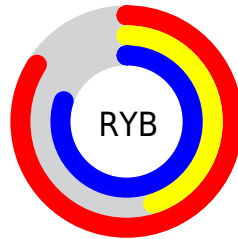

- Red (84%)
- Yellow (45%)
- Blue (80%)