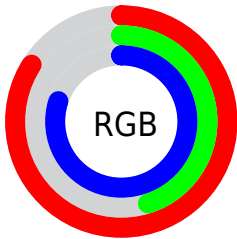

Distribution

- Red (84%)
- Green (45%)
- Blue (80%)