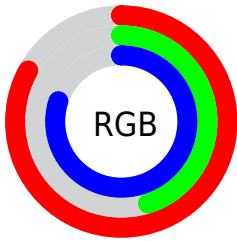

Distribution

- Red (83%)
- Green (45%)
- Blue (80%)