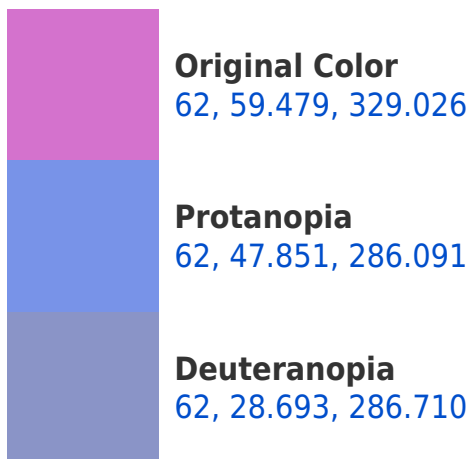

## Background

This preview shows how black text looks on a background with the CIELCh color 62, 59.479, 329.026.

This preview shows how white text looks on a background with the CIELCh color 62, 59.479, 329.026.

## Dichromacy

**Tritanopia**  
62, 30.987, 12.700

# Trichromacy

**Original Color**  
62, 59.479, 329.026

**Protanomaly**  
61, 49.412, 301.695

**Deuteranomaly**  
62, 38.008, 308.873

**Tritanomaly**  
62, 38.007, 349.450

# Monochromacy

**Original Color**  
62, 59.479, 329.026

**Achromatopsia**  
64, 0.008, 296.813

**Achromatomaly**  
62, 23.334, 327.100