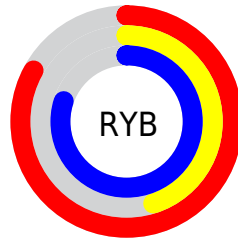

- Red (83%)
- Yellow (45%)
- Blue (80%)