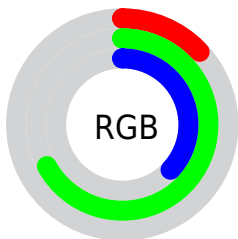

Distribution

- Red (13%)
- Green (67%)
- Blue (37%)