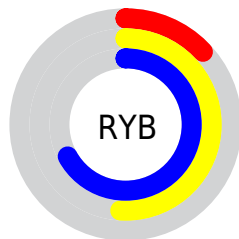

- Red (13%)
- Yellow (51%)
- Blue (67%)