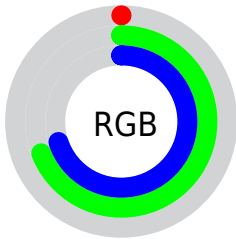

Distribution

Red (0%)

Green (69%)

Blue (70%)