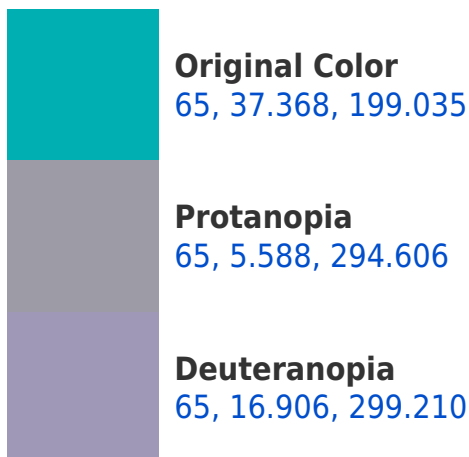

# Black Background

This preview shows how the CIELCh color 65, 37.528, 199.021 looks on a black background.

## **Background**

This preview shows how black text looks on a background with the CIELCh color 65, 37.528, 199.021.

This preview shows how white text looks on a background with the CIELCh color 65, 37.528, 199.021.

## Dichromacy

**Tritanopia**  
65, 35.000, 209.776

# Trichromacy

**Original Color**  
65, 37.368, 199.035

**Protanomaly**  
63, 20.938, 210.168

**Deuteranomaly**  
63, 21.655, 229.402

**Tritanomaly**  
65, 36.012, 205.621