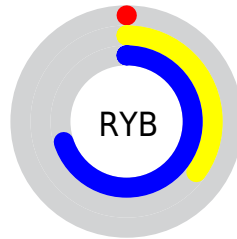

Red (0%)

Yellow (35%)

Blue (70%)