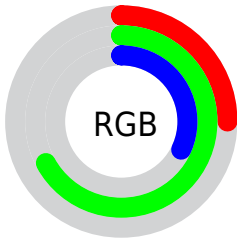

Distribution

Red (25%)

Green (67%)

Blue (32%)