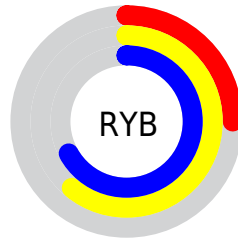

## Conversions Part 2

<b>Format</b>	<b>Color</b>
<a href="#">RYB</a>	<a href="#">63, 155, 170</a>
Decimal	<a href="#">4172369</a>
CIELab	<a href="#">62.00, -49.55, 36.74</a>
CIELCh	<a href="#">62, 61.682, 143.443</a>
Yxy	<a href="#">30.4025, 0.2935, 0.4982</a>
Android (android.graphics.Color)	<a href="#">4282362449 (0xFF3FAA51)</a>
YUV	<a href="#">127.8610, -23.1025, -56.8831</a>
Hunter-Lab	<a href="#">55.1385, -38.5078, 24.9303</a>

# Details

The CIELCh color **62, 61.682, 143.443** is a dark color, and the websafe version is hex **339933**. A complement of this color would be **45, 60.651, 333.437**, and the grayscale version is **54, 0.007, 296.813**.

A 20% lighter version of the original color is **82, 61.587, 143.339**, and **43, 59.557, 141.207** is the 20% darker color. If you saturate the color by 10%, you get **61, 69.479, 141.991**, and if you desaturate by 10%, it is **63, 52.948, 144.768**.

# Distribution

Red (25%)

Green (67%)

Blue (32%)

Red (25%)

Yellow (61%)

Blue (67%)

Cyan (63%)