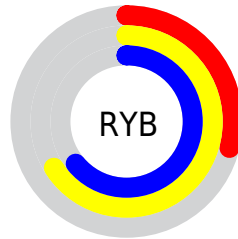

- Red (29%)
- Yellow (66%)
- Blue (64%)