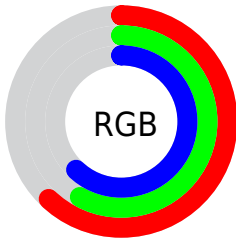

Distribution

- Red (62%)
- Green (58%)
- Blue (62%)