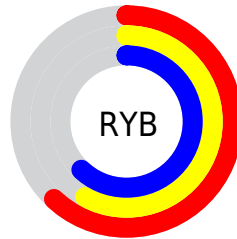

- Red (62%)
- Yellow (58%)
- Blue (62%)