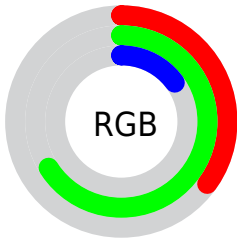

Distribution

- Red (35%)
- Green (66%)
- Blue (15%)