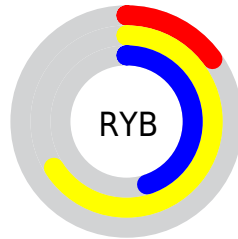

- Red (15%)
- Yellow (66%)
- Blue (45%)